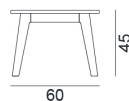

GERVASONI™

InOut 868

collezione: **Outdoor / Coffee tables**

designer: **Paola Navone**

Coffee table, frame in aged teak. Top available in white Carrara marble, in tempered glass, Stone Dust finish or in grey porcelain stoneware.