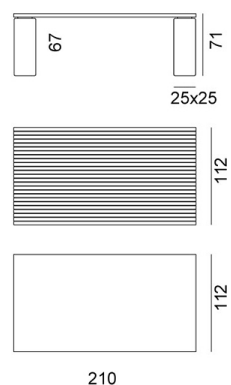

## InOut 34 ^

collezione: **Outdoor / Tables**

designer: **Paola Navone**

Table with teak slats top, blue, white or anthracite grey ceramic feet with steel structure. Available also with oak veneer top (40 mm), available finishes: bleached oak; white, grey, air force blue, black lacquered oak (ONLY FOR INDOOR USE).