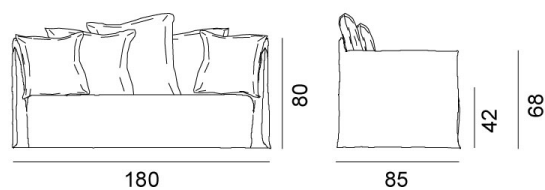

## Ghost Out 10

collezione: **Outdoor / Sofas**

designer: **Paola Navone**

Sofa for outdoor use, upholstered with water repellent polyurethane foams, removable covers. Three back cushions 60x60 and two 50x50 cm.